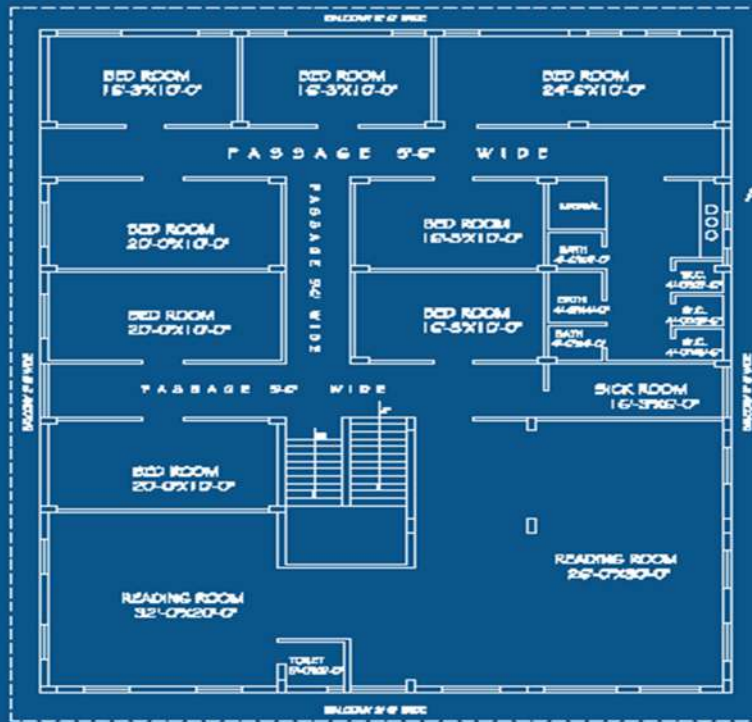

SCALE 1"=8'-0"

FIRST FLOOR PLAN

GROUND FLOOR PLAN

GROUND FLOOR AREA :-
 592.79 SQ. MTR.
 FIRST FLOOR AREA :-
 392.79 SQ. MTR.
 TOTAL AREA
 785.58 SQ. MTR.

APT Building

THE ANANDILAL PODAR TRUST NAWALGARH
 GIRLS HOSTEL COMMON FOR THE TRUST INSTITUTIONS
 SETH GYANI RAM BANSIDHAR PODAR COLLEGE NAWALGARH