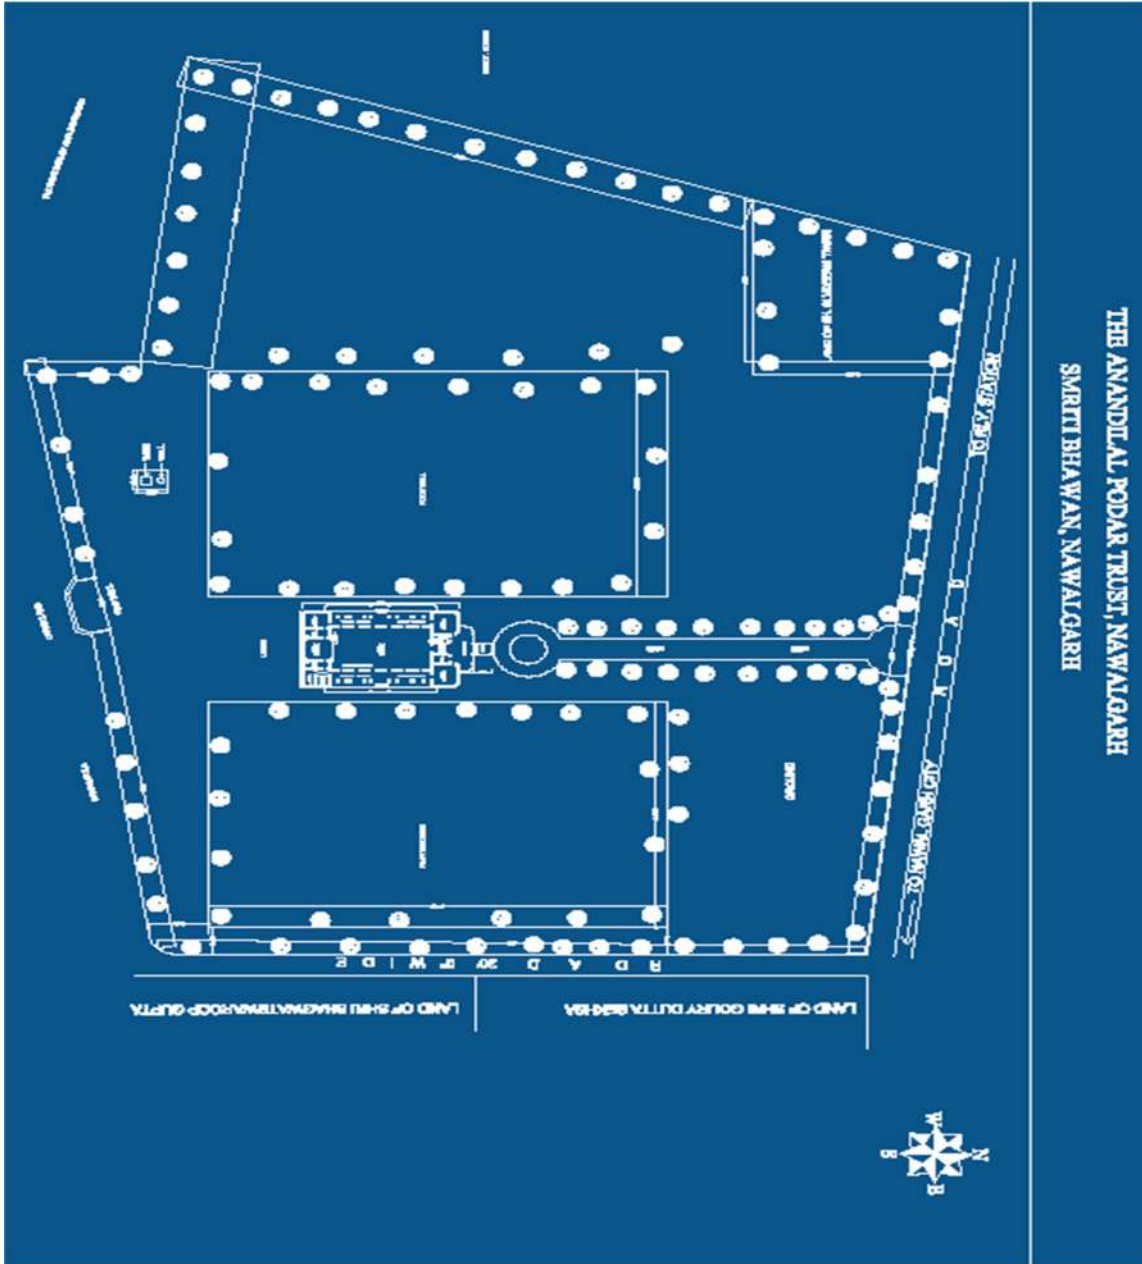

THE AMANDILAL PODAR TRUST, NAWALGARH
SMRITI BHAWAN, NAWALGARH

SMRITI BHAWAN