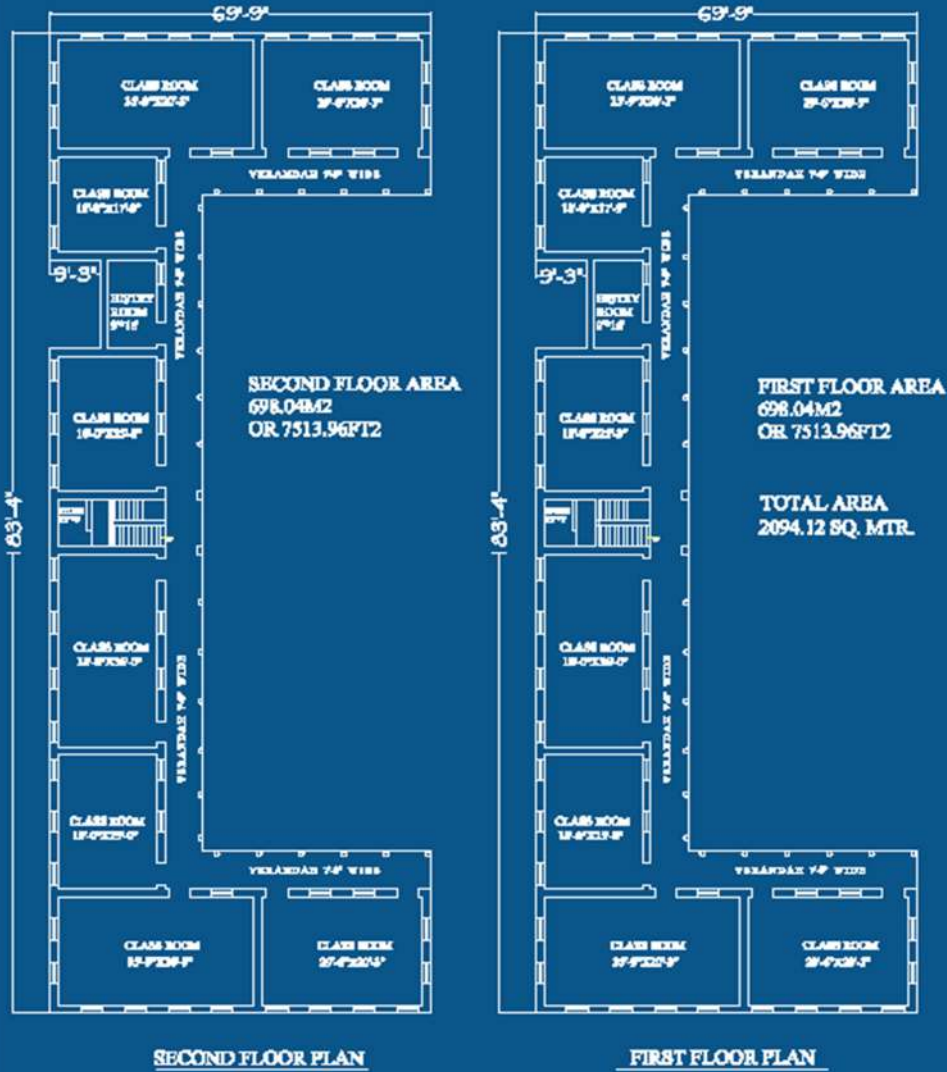

THE ANANDILAL PODAR TRUST, NAWALGARH
COMPLETION OF APPROVED BUILDING PLAN
SETH GYANIRAM BANSIDHAR PODAR COLLEGE, NAWALGARH

New Building