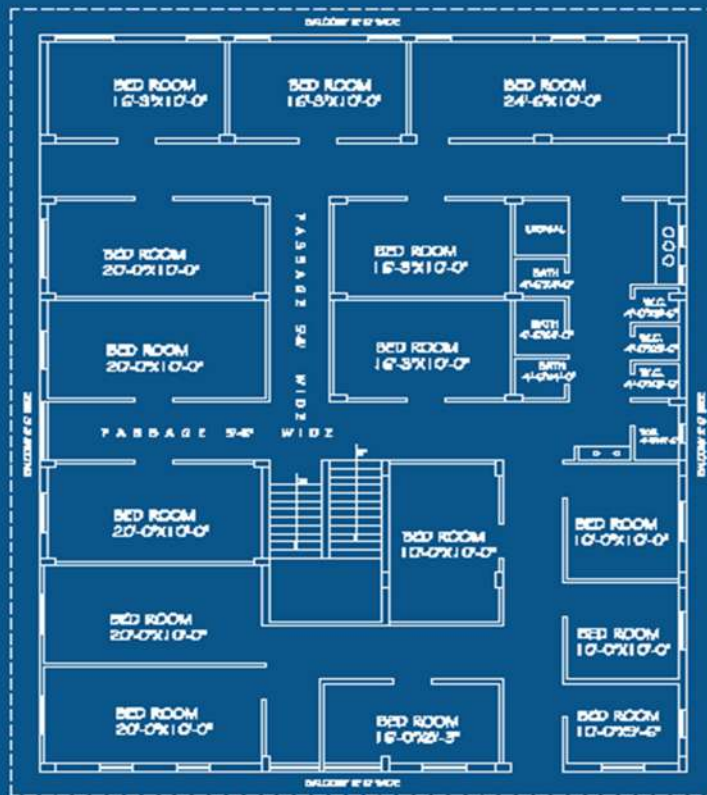

SCALE 1"=8'-0"

FIRST FLOOR PLAN

GROUND FLOOR PLAN

GROUND FLOOR AREA :-
 592.79 SQ. MTR.
 FIRST FLOOR AREA :-
 392.79 SQ. MTR.
 TOTAL AREA
 785.58 SQ. MTR.

APT Building

THE ANANDILAL PODAR TRUST NAWALGARH
 GIRLS HOSTEL COMMON FOR THE TRUST INSTITUTIONS
 SETH GYANI RAM BANSIDHAR PODAR COLLEGE NAWALGARH

AREA :- 412.17 SQ. MTR.

FIRST FLOOR PLAN

Girls Hostel First Floor

THE ANANDILAL PODAR TRUST NAWALGARH
 GIRLS HOSTEL COMMON FOR THE TRUST INSTITUTIONS
 SETH GYANI RAM BANSIDHAR PODAR COLLEGE NAWALGARH

AREA :- 412.17 SQ. MTR.