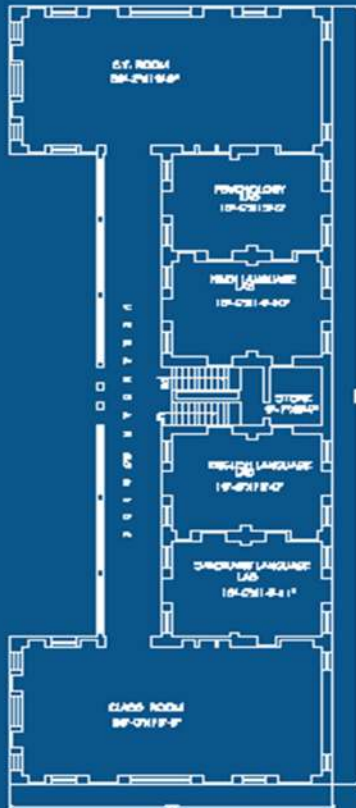

Physical Facilities

List of Classroom and Seminar Hall:-

S.No	Items	Numbers
1	Class Room	35
2	Seminar Hall	03
3	Smart Rooms	03
4	Laboratories	23
5	Class Room with ICT Facilities	12
6	Staff Room	7
7	Store Room	7

Classrooms/Seminar Hall with LCD / wifi/LAN facilities with room no

Room number or Name of classrooms/Seminar Hall with LCD / wifi/LAN facilities with room no	Type of ICT facility
Master Time Table	ICT FACILITY & LCD PROJECTOR, Smart Board
PIMS	ICT FACILITY & LCD PROJECTOR, Smart Board
New Building	ICT FACILITY & LCD PROJECTOR
Zoology Department	ICT FACILITY & LCD PROJECTOR
Chemistry Department	LCD PROJECTOR, Smart Board, Sound System, ICT facility
Physics Department	LCD PROJECTOR, Sound System
Botany Department	LCD PROJECTOR
Seminar Hall	ICT FACILITY & LCD PROJECTOR
Conference Hall	LCD PROJECTOR
Geography Department	LCD PROJECTOR

SCALE 1"=8'-0"

FIRST FLOOR PLAN

GROUND FLOOR PLAN

GROUND FLOOR AREA :-
 592.79 SQ. MTR.
 FIRST FLOOR AREA :-
 392.79 SQ. MTR.
 TOTAL AREA
 785.58 SQ. MTR.

APT Building

THE ANANDILAL PODAR TRUST NAWALGARH
 GIRLS HOSTEL COMMON FOR THE TRUST INSTITUTIONS
 SETH GYANI RAM BANSIDHAR PODAR COLLEGE NAWALGARH