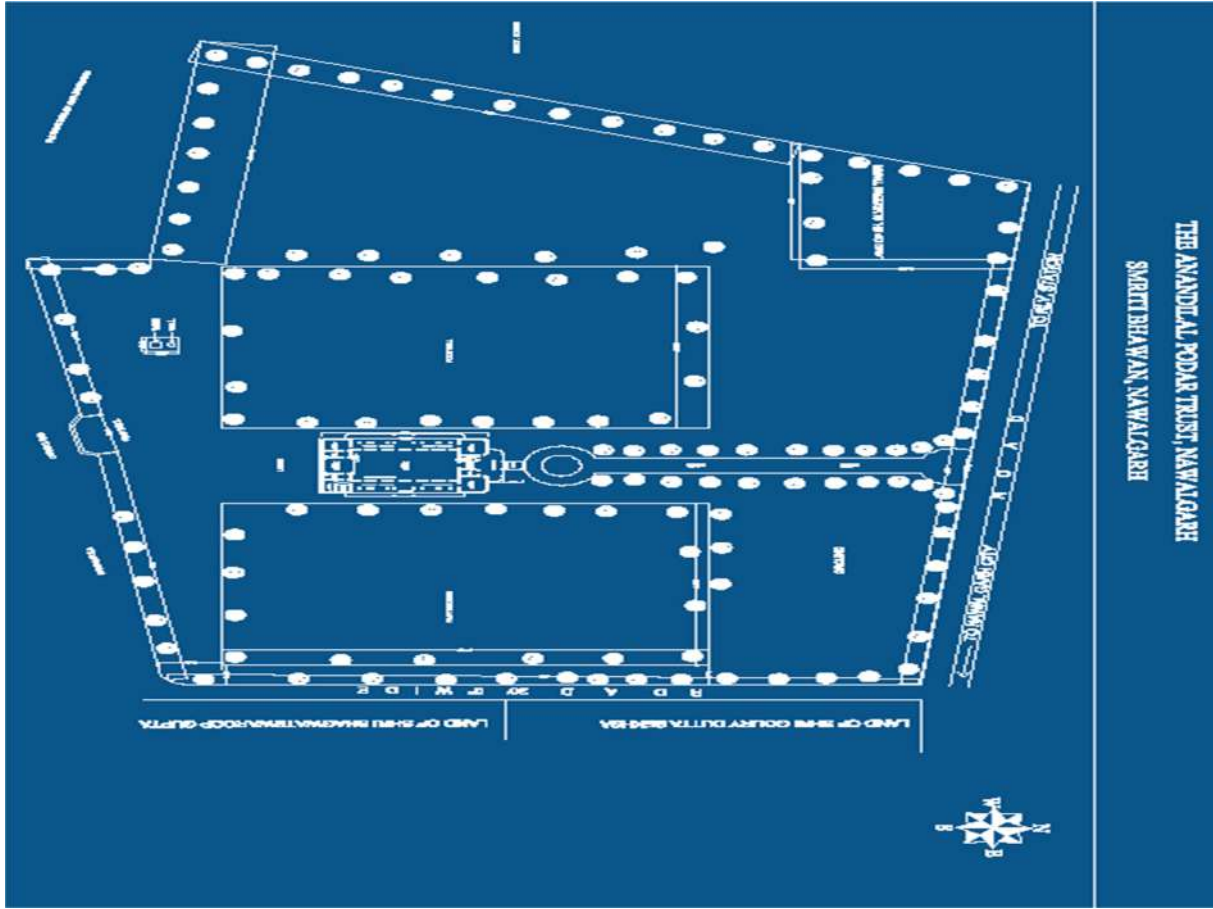

Main Building 2