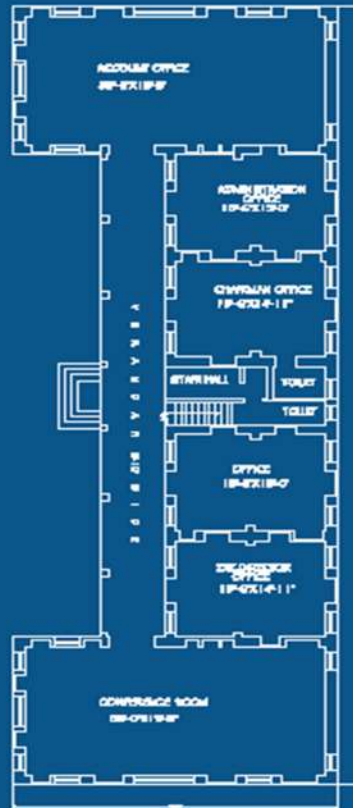

Classrooms/Seminar Hall with LCD / wifi/LAN facilities with room no

Room number or Name of classrooms/Seminar Hall with LCD / wifi/LAN facilities with room no	Type of ICT facility
Master Time Table	ICT FACILITY & LCD PROJECTOR, Smart Board
PIMS	ICT FACILITY & LCD PROJECTOR, Smart Board
New Building	ICT FACILITY & LCD PROJECTOR
Zoology Department	ICT FACILITY & LCD PROJECTOR
Chemistry Department	LCD PROJECTOR, Smart Board, Sound System, ICT facility
Physics Department	LCD PROJECTOR, Sound System
Botany Department	LCD PROJECTOR
Seminar Hall	ICT FACILITY & LCD PROJECTOR
Conference Hall	LCD PROJECTOR
Geography Department	LCD PROJECTOR

SCALE 1"=8'-0"

FIRST FLOOR PLAN

GROUND FLOOR PLAN

GROUND FLOOR AREA :-
 592.79 SQ. MTR.
 FIRST FLOOR AREA :-
 392.79 SQ. MTR.
 TOTAL AREA
 785.58 SQ. MTR.

APT Building

THE ANANDILAL PODAR TRUST NAWALGARH
 GIRLS HOSTEL COMMON FOR THE TRUST INSTITUTIONS
 SETH GYANI RAM BANSIDHAR PODAR COLLEGE NAWALGARH