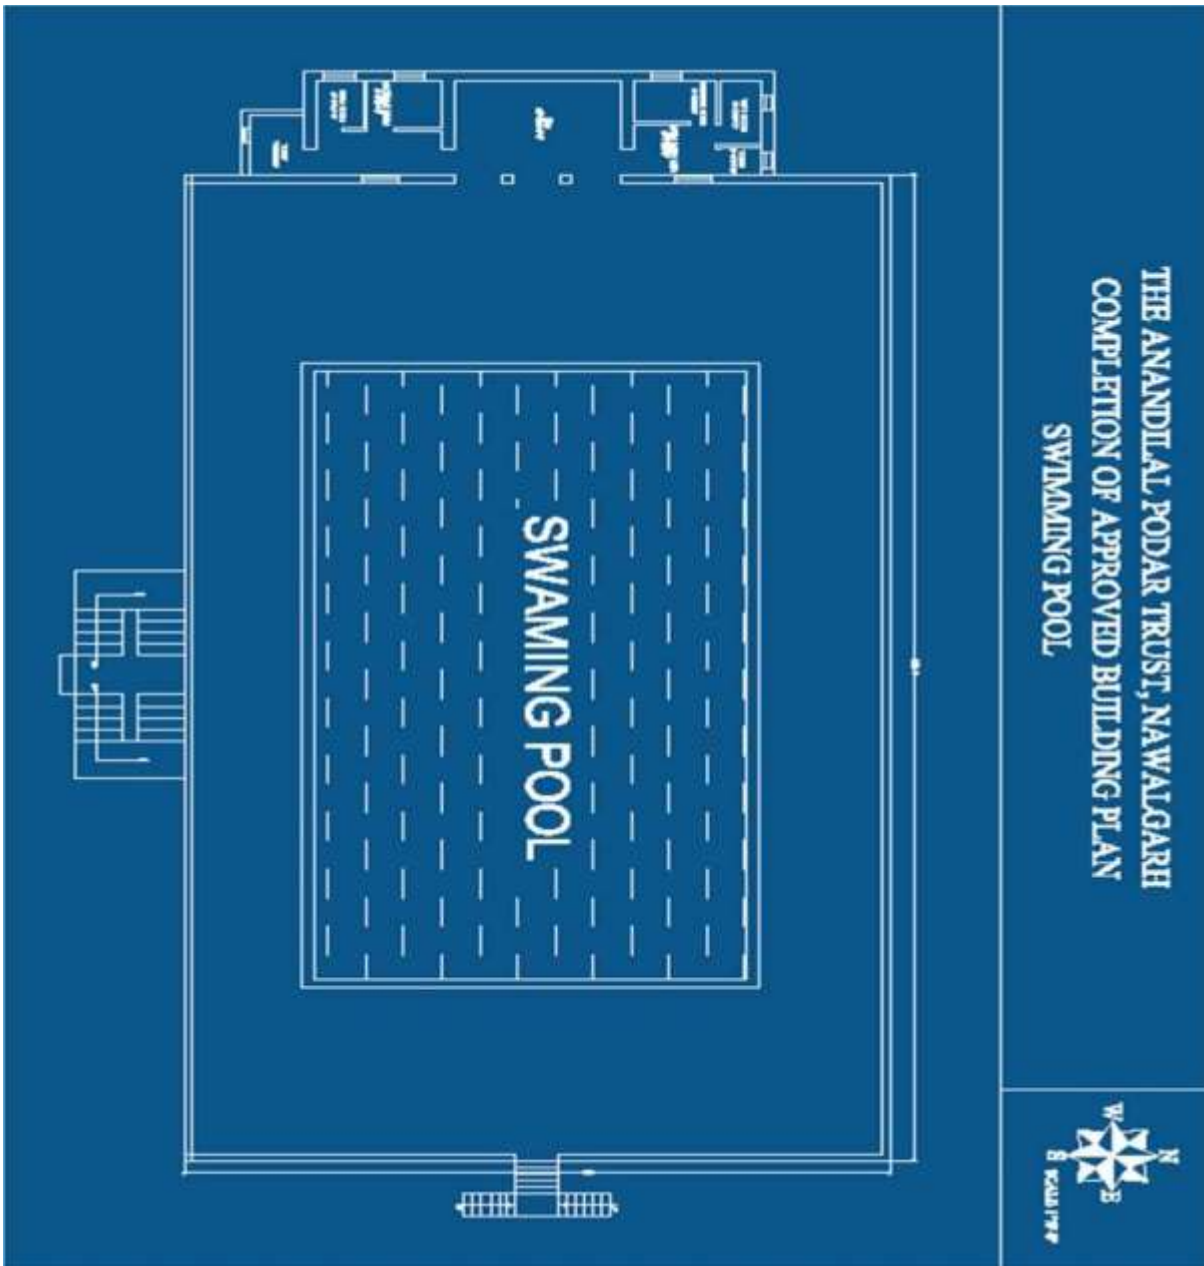

SETH GYANIRAM BANSIDHAR PODAR COLLEGE

Accredited with 'A' Grade (3.04 CGPA) by NAAC-UGC
Recognition of college under Section 2(f)/12(B), UGC Act, 1956
Affiliated to Pandit Deendayal Upadhyaya Shekhawati University, Sikar

THE ANANDIAL PODAR TRUST, NAWALGARH
COMPLETION OF APPROVED BUILDING PLAN
SWIMMING POOL