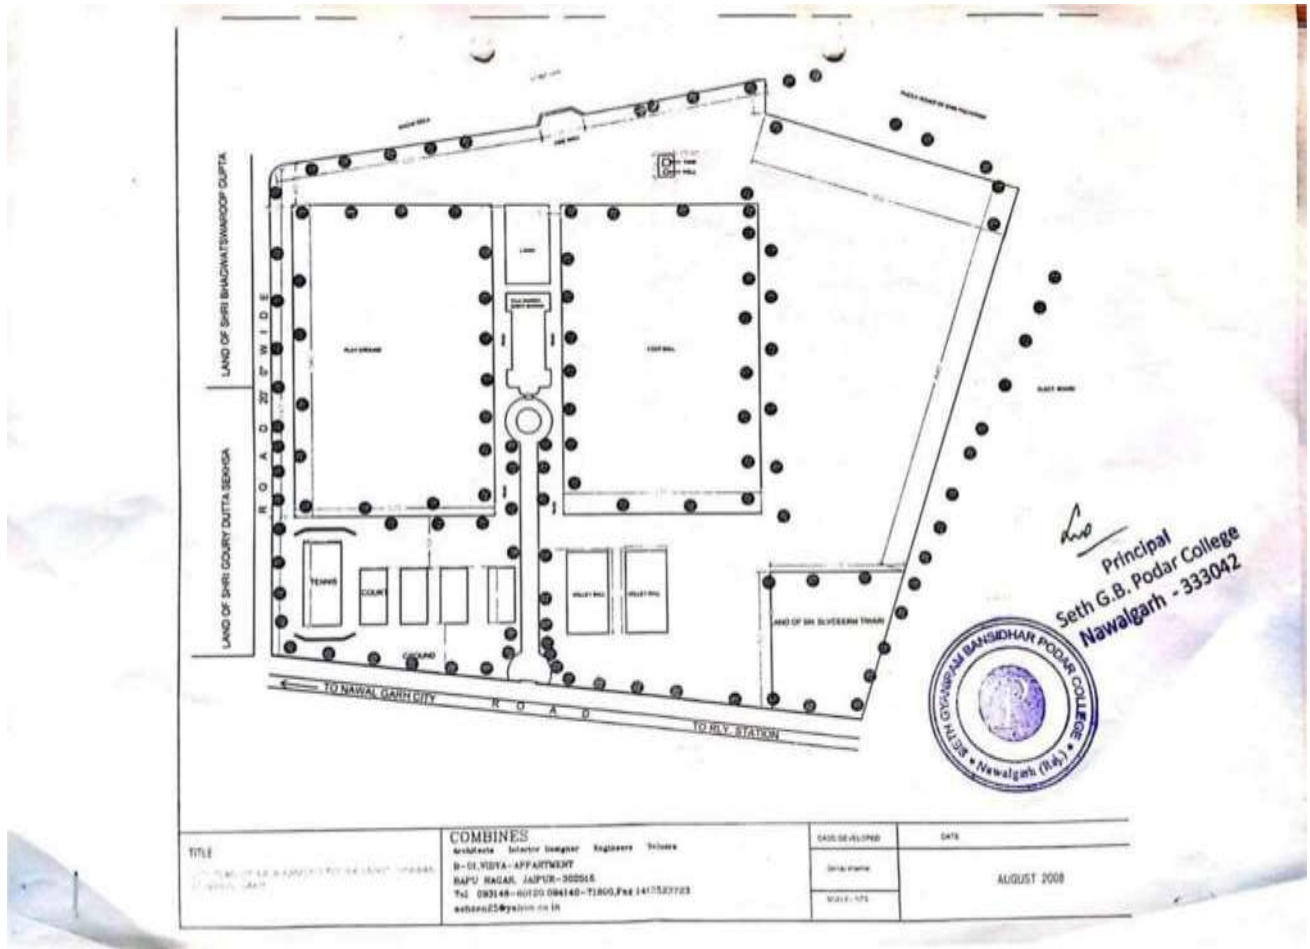

Swimming Pool

SETH GYANIRAM BANSIDHAR PODAR COLLEGE

Accredited with 'A' Grade (3.04 CGPA) by NAAC-UGC
Recognition of college under Section 2(f)/12(B), UGC Act, 1956
Affiliated to Pandit Deendayal Upadhyaya Shekhawati University, Sikar

Sports Ground Map