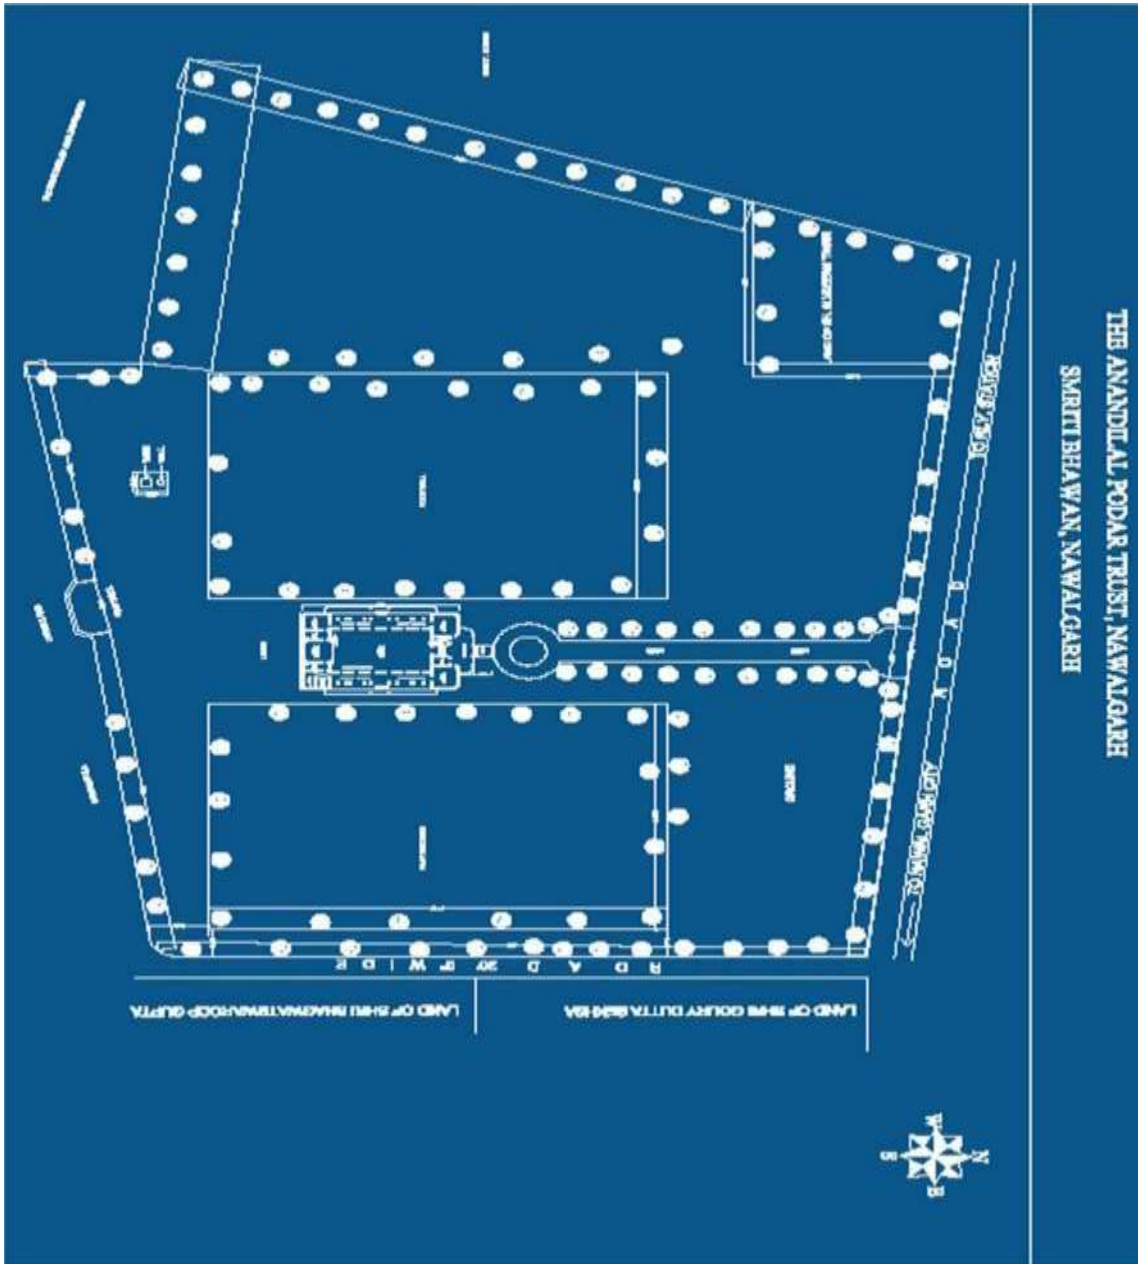

SETH GYANIRAM BANSIDHAR PODAR COLLEGE

Accredited with 'A' Grade (3.04 CGPA) by NAAC-UGC
Recognition of college under Section 2(f)/12(B), UGC Act, 1956
Affiliated to Pandit Deendayal Upadhyaya Shekhawati University, Sikar

Adequate Facilities

Sr. No.	Room No.	Department	Area in sqm.
1	104	Swimming Pool	737.25
2	105	Girls Changing Room	3.716
3	106	Boy Changing Room	3.9

Raja Ramdeo A. Podar Sports Complex

S. No.	Room No.	Department	Area in sq. m.
1	1	Changing Room	33.44
2	2	Office	8.44
3	3	Gymnasium	33.44
4	4	Room	25.08
5	5	Green Room	11.7
6	6	Green Room	11.7
7	7	Toilet	7.52
8	8	Toilet Bathroom	3.36
9	9	Bathroom	6.619
10	10	Loby Toilet	4.08
11	11	Stage	37.16
12	12	Hall for Indoor Games	282.41
13	13	Bed Minton court	81.75
14	14	Tennis Table	4.18
15	15	Basket Ball Ground	409.27
16	16	Volley Ball Ground	188.42
17	17	Cricket Net	46.45
18	18	Football Ground Ground	
19	19	Under Ground Store	
20		Room	11.148
21		Room	10.219
22	QAC	Room	10.83

SETH GYANIRAM BANSIDHAR PODAR COLLEGE

Accredited with 'A' Grade (3.04 CGPA) by NAAC-UGC
Recognition of college under Section 2(f)/12(B), UGC Act, 1956
Affiliated to **Pandit Deendayal** Upadhyaya **Shekhawati University**, Sikar

SMRITI BHAWAN