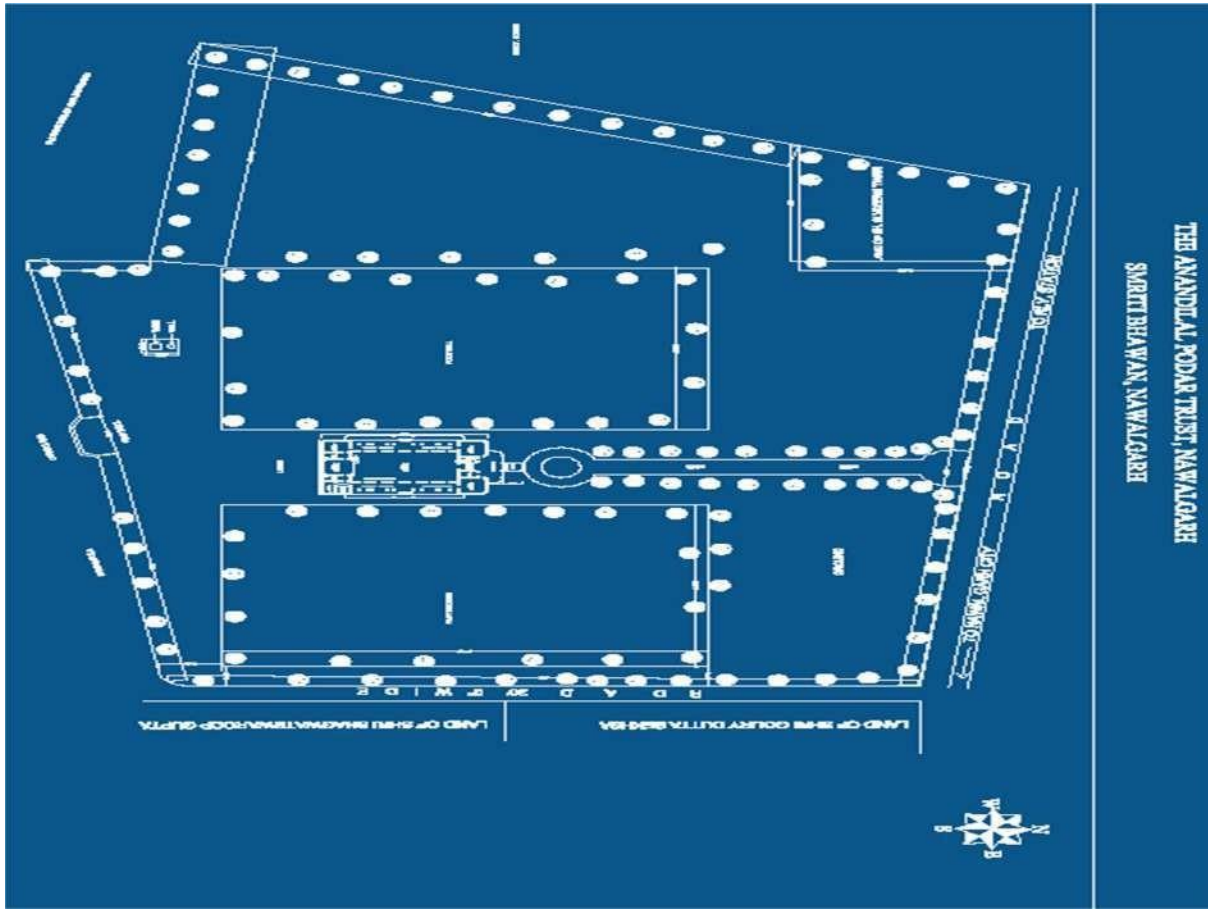

SETH GYANIRAM BANSIDHAR PODAR COLLEGE

Accredited with 'A' Grade (3.04 CGPA) by NAAC-UGC
Recognition of *college* under Section 2(f)/12(B), UGC Act, 1956
Affiliated to *Pandit Deendayal* Upadhyaya *Shekhawati University*, Sikar

Main Building 2