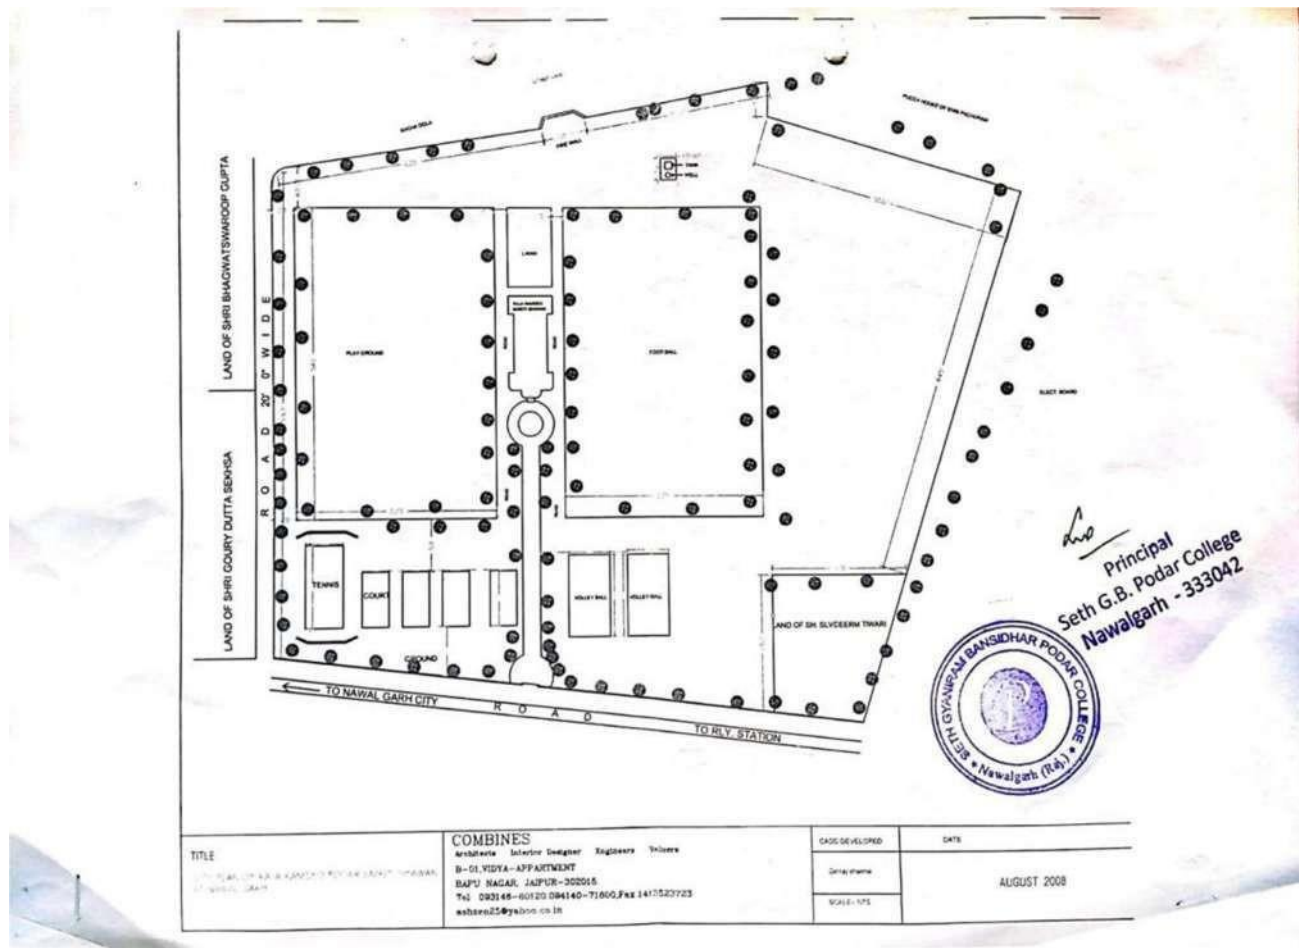

SETH GYANIRAM BANSIDHAR PODAR COLLEGE

Accredited with 'A' Grade (3.04 CGPA) by NAAC-UGC
Recognition of college under Section 2(f)/12(B), UGC Act, 1956
Affiliated to Pandit Deendayal Upadhyaya Shekhawati University, Sikar

Sports Ground Map