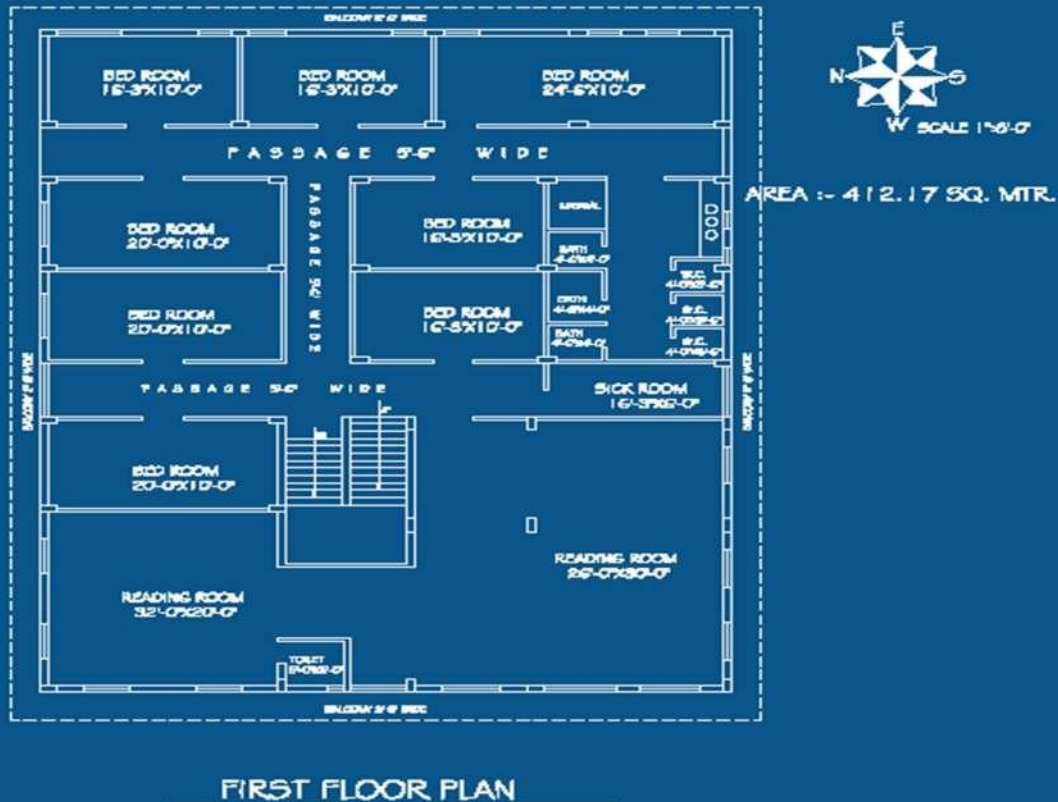

SETH GYANIRAM BANSIDHAR PODAR COLLEGE

Accredited with 'A' Grade (3.04 CGPA) by NAAC-UGC
Recognition of college under Section 2(f)/12(B), UGC Act, 1956
Affiliated to Pandit Deendayal Upadhyaya Shekhawati University, Sikar

THE ANANDILAL PODAR TRUST NAWALGARH
GIRLS HOSTEL COMMON FOR THE TRUST INSTITUTIONS
SETH GYANI RAM BANSIDHAR PODAR COLLEGE NAWALGARH

Girls Hostel First Floor