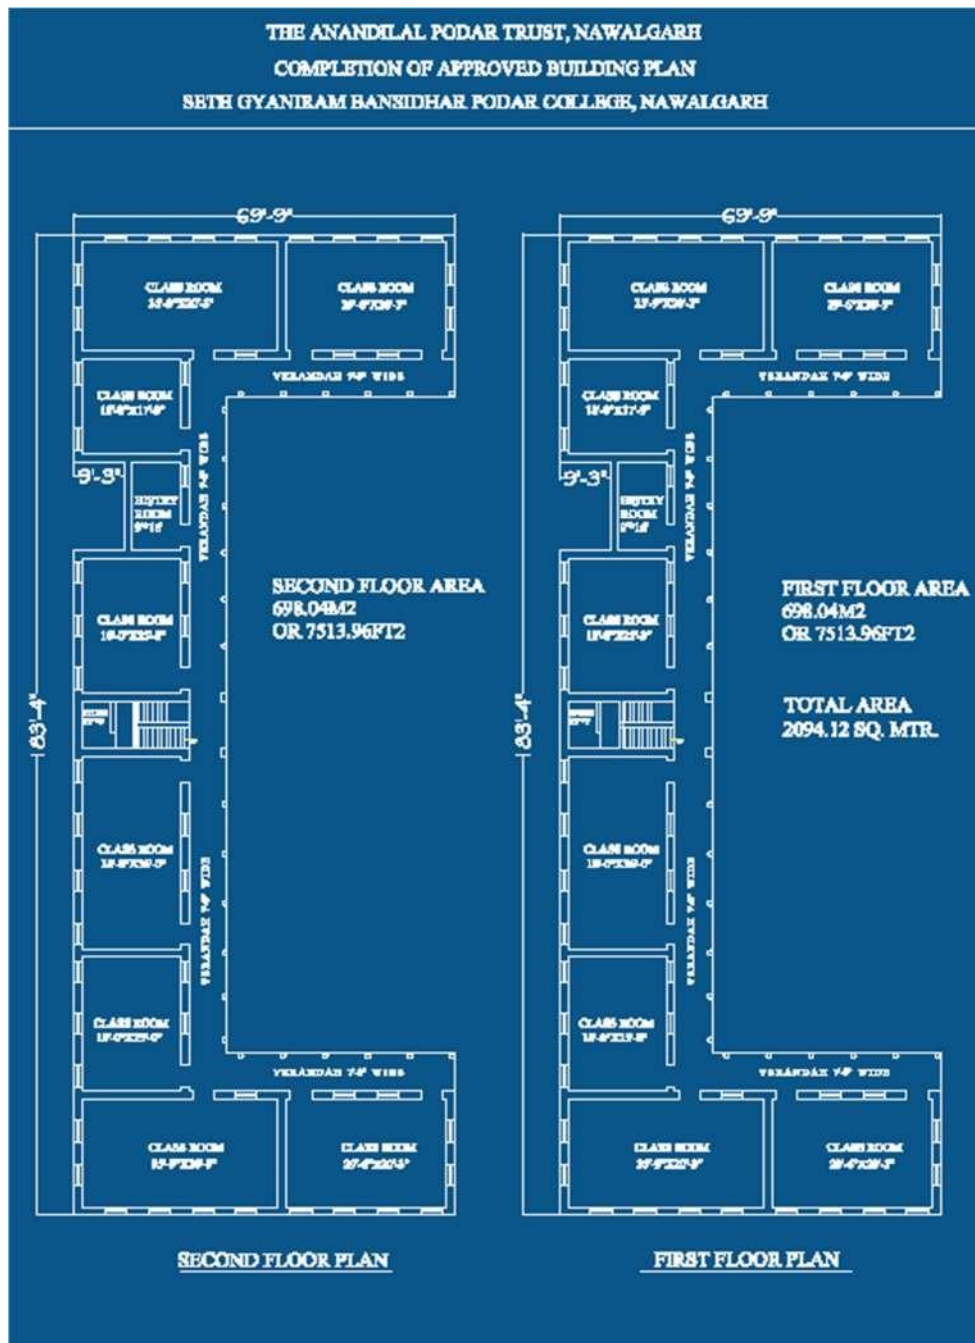

SETH GYANIRAM BANSIDHAR PODAR COLLEGE

Accredited with 'A' Grade (3.04 CGPA) by NAAC-UGC
Recognition of college under Section 2(f)/12(B), UGC Act, 1956
Affiliated to Pandit Deendayal Upadhyaya Shekhawati University, Sikar

New Building