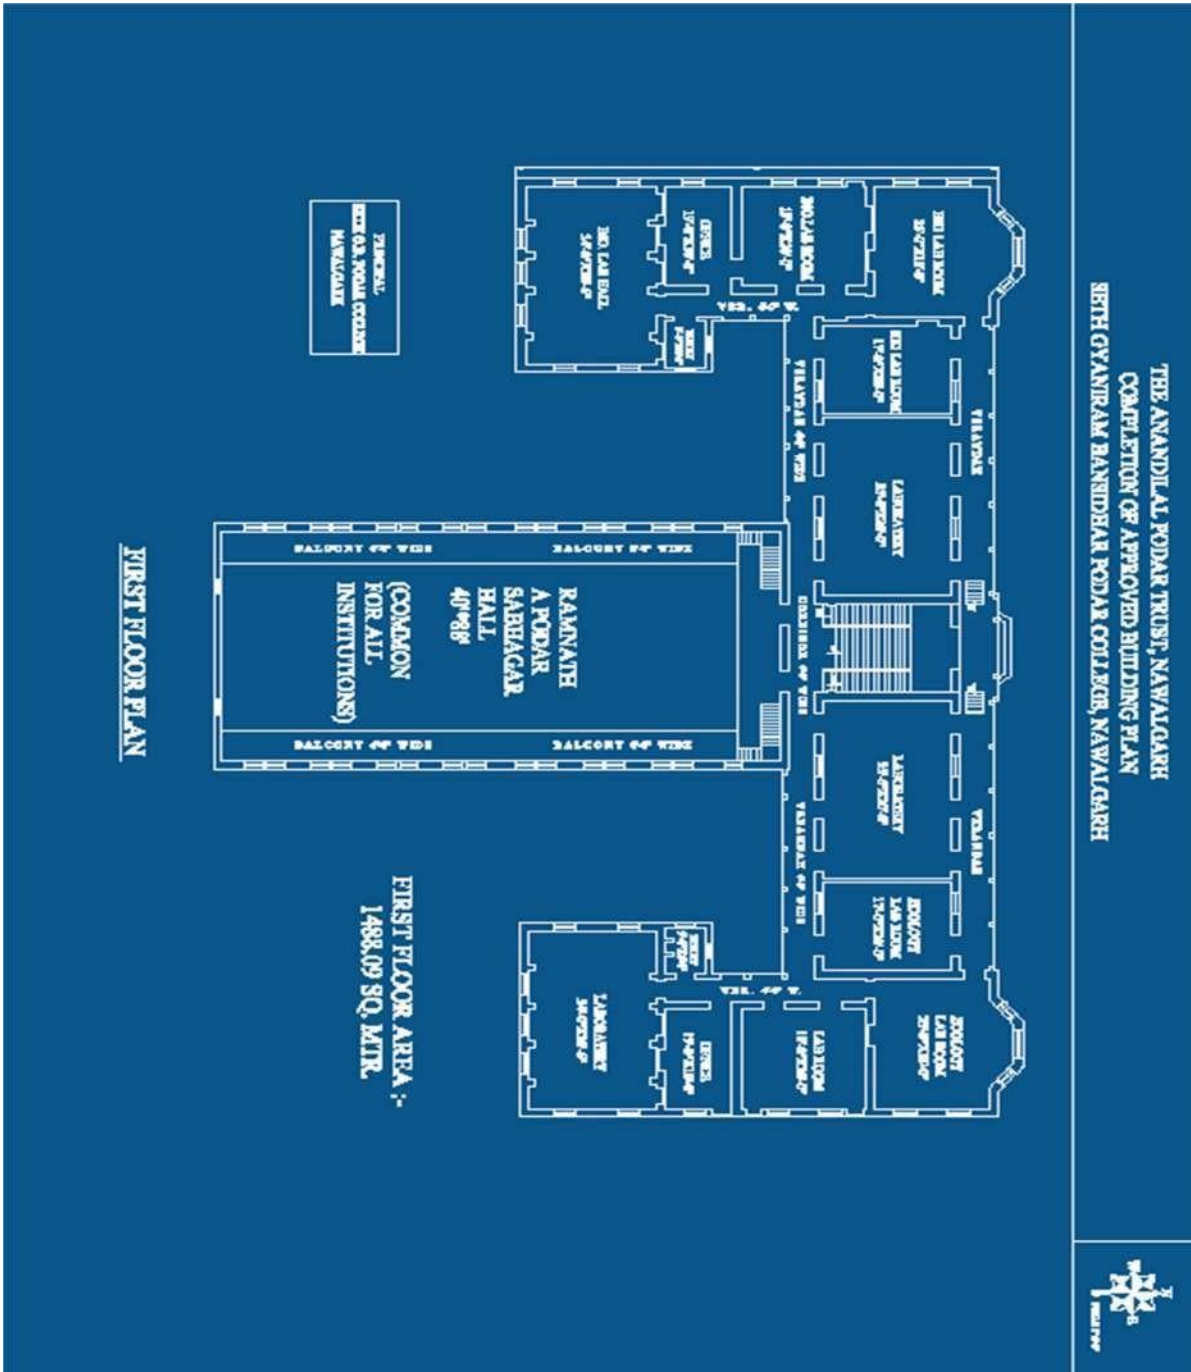

SETH GYANIRAM BANSIDHAR PODAR COLLEGE

Accredited with 'A' Grade (3.04 CGPA) by NAAC-UGC
Recognition of college under Section 2(f)/12(B), UGC Act, 1956
Affiliated to Pandit Deendayal Upadhyaya Shekhawati University, Sikar

College Map

Main Building 1