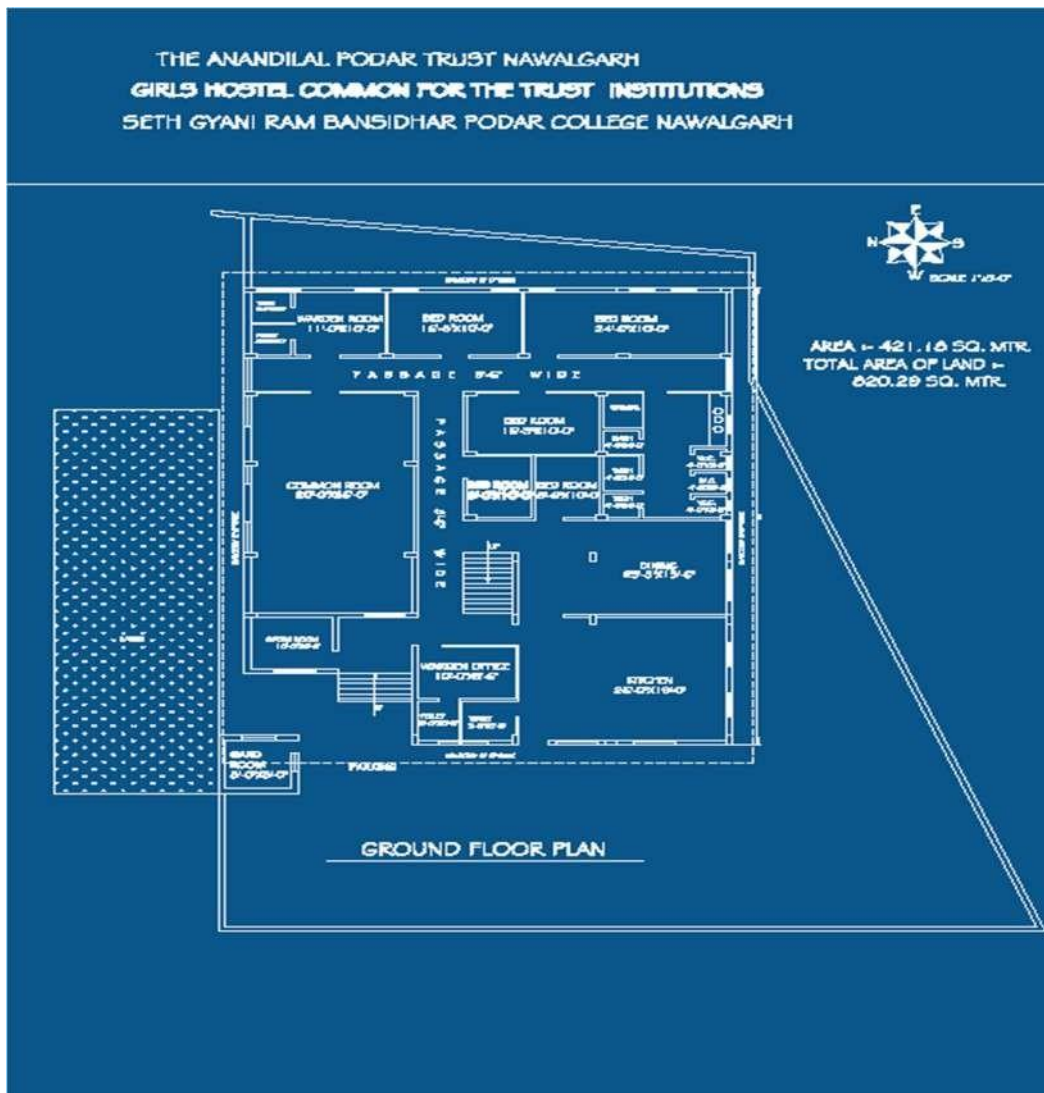

SETH GYANIRAM BANSIDHAR PODAR COLLEGE

Accredited with 'A' Grade (3.04 CGPA) by NAAC-UGC
Recognition of college under Section 2(f)/12(B), UGC Act, 1956
Affiliated to Pandit Deendayal Upadhyaya Shekhawati University, Sikar

Girls Hostel Ground Floor