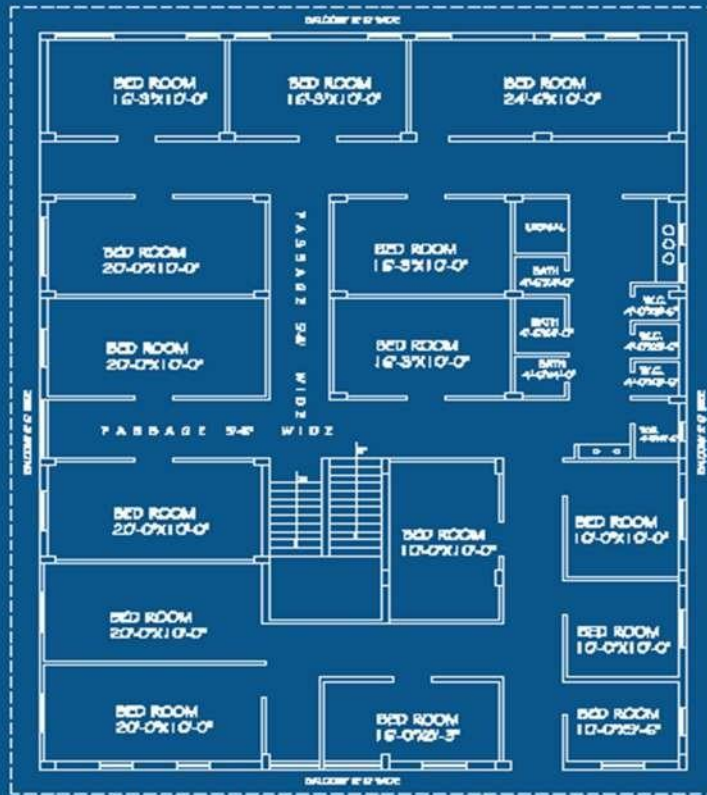

SETH GYANIRAM BANSIDHAR PODAR COLLEGE

Accredited with 'A' Grade (3.04 CGPA) by NAAC-UGC
Recognition of college under Section 2(f)/12(B), UGC Act, 1956
Affiliated to Pandit Deendayal Upadhyaya Shekhawati University, Sikar

THE ANANDILAL PODAR TRUST NAWALGARH
GIRLS HOSTEL COMMON FOR THE TRUST INSTITUTIONS
SETH GYANI RAM BANSIDHAR PODAR COLLEGE NAWALGARH

AREA :- 412.17 SQ. MTR.

SECOND FLOOR PLAN

Girls Hostel Second Floor