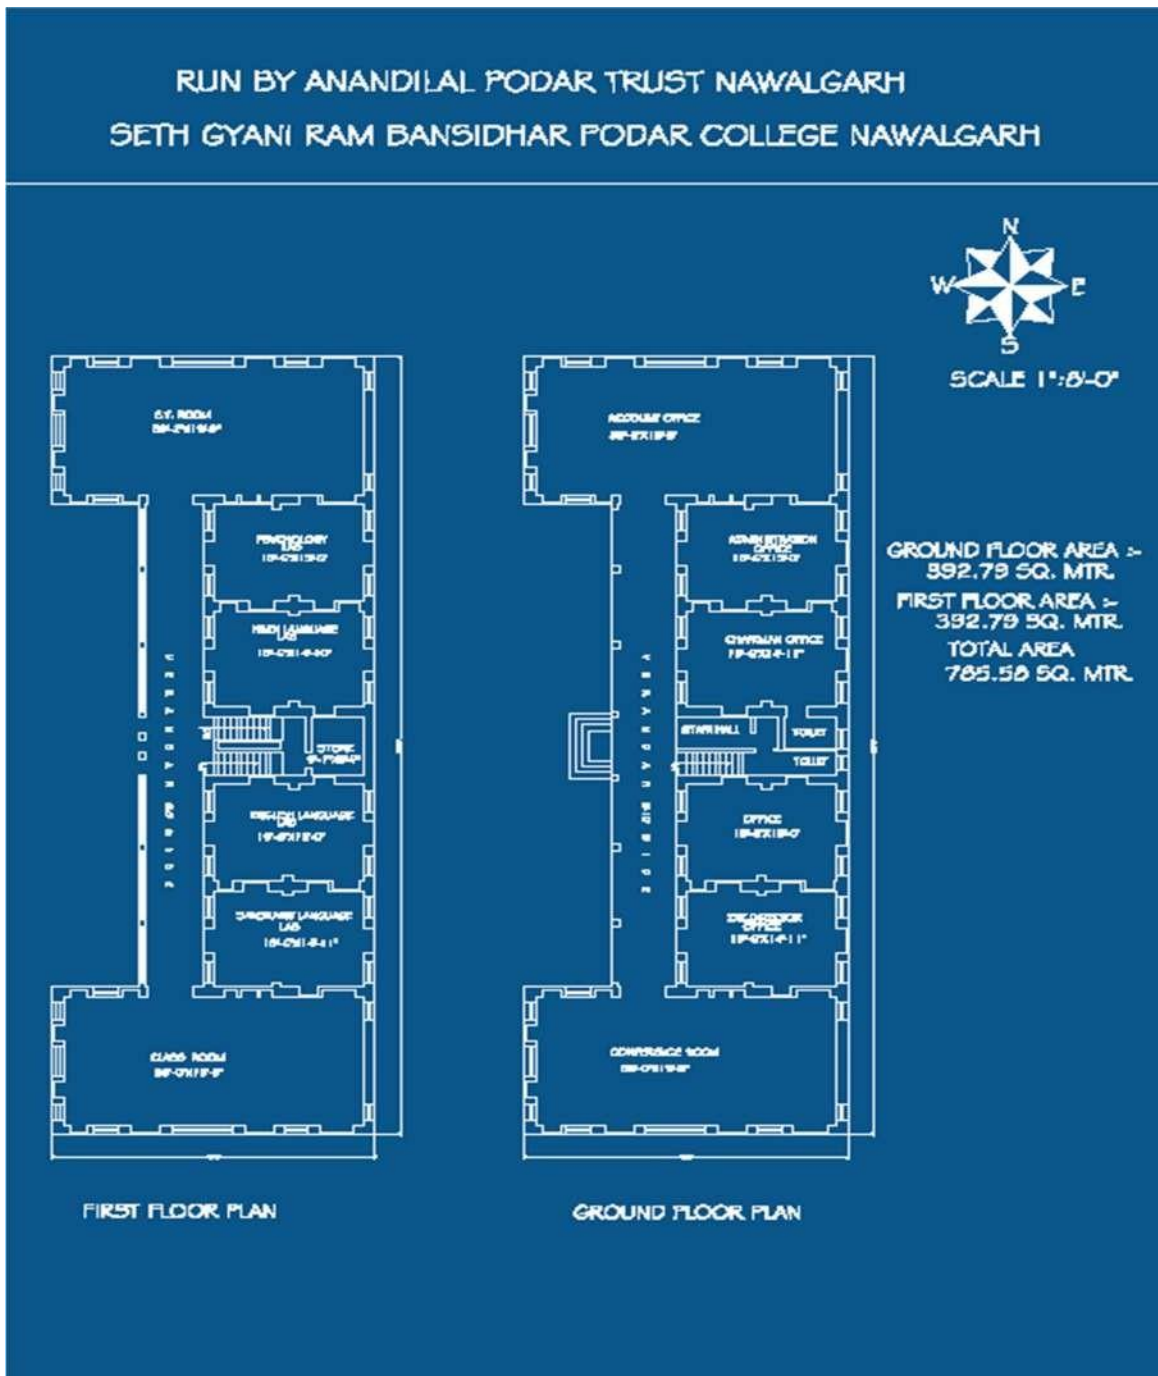

SETH GYANIRAM BANSIDHAR PODAR COLLEGE

Accredited with 'A' Grade (3.04 CGPA) by NAAC-UGC
Recognition of college under Section 2(f)/12(B), UGC Act, 1956
Affiliated to Pandit Deendayal Upadhyaya Shekhawati University, Sikar

APT Building