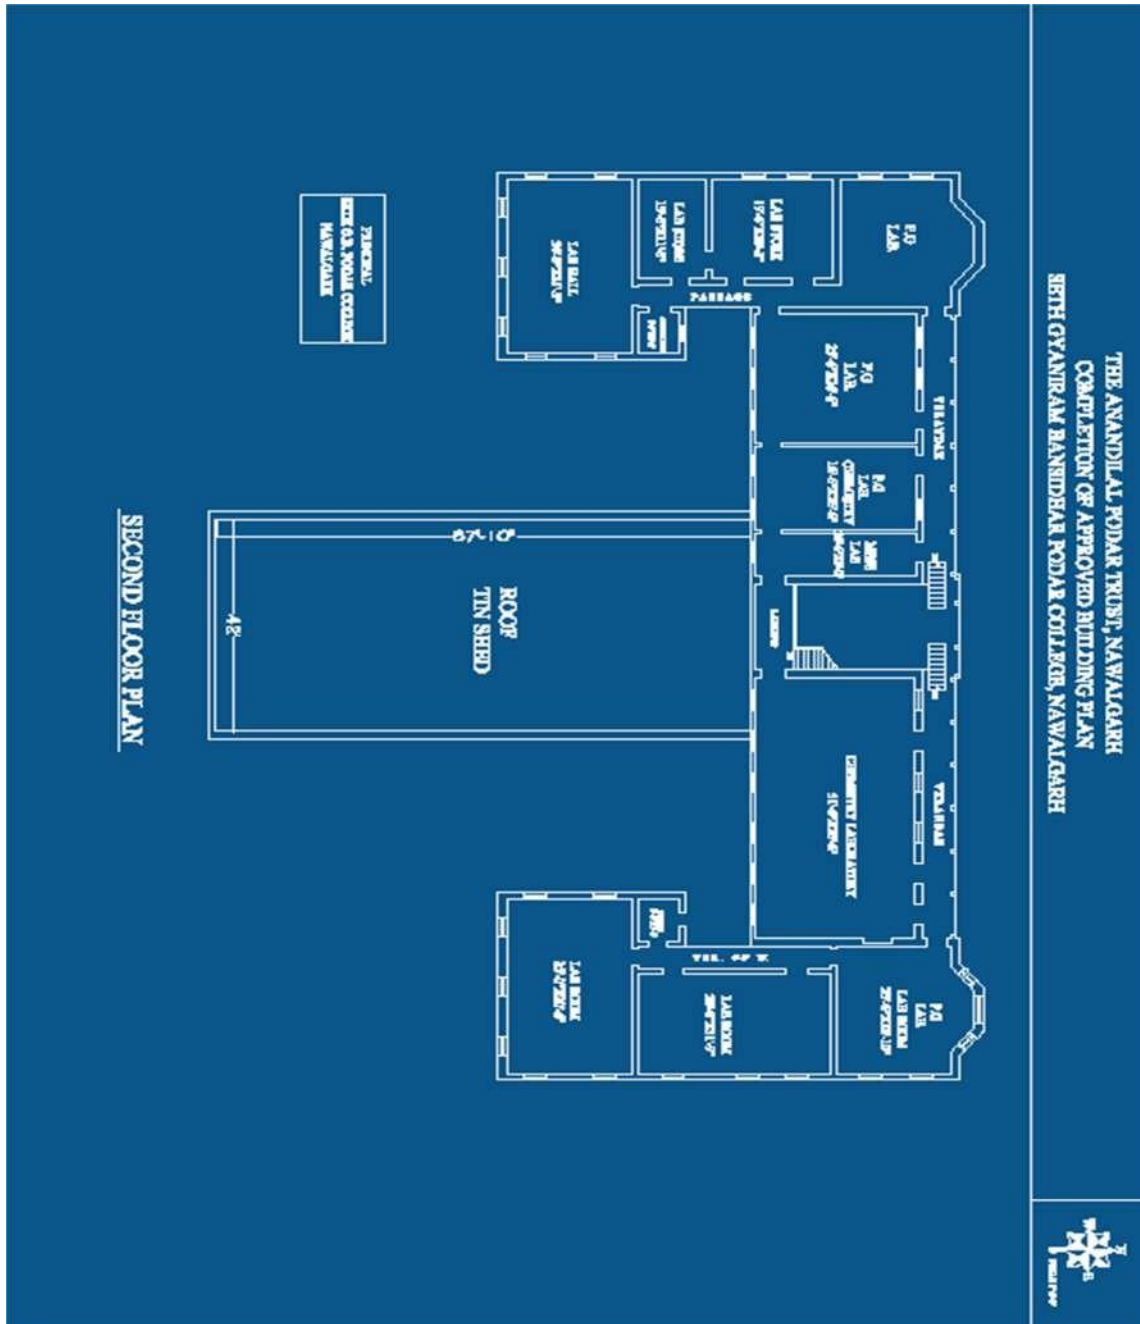

SETH GYANIRAM BANSIDHAR PODAR COLLEGE

Accredited with 'A' Grade (3.04 CGPA) by NAAC-UGC
Recognition of college under Section 2(f)/12(B), UGC Act, 1956
Affiliated to Pandit Deendayal Upadhyaya Shekhawati University, Sikar

Main College Building 3