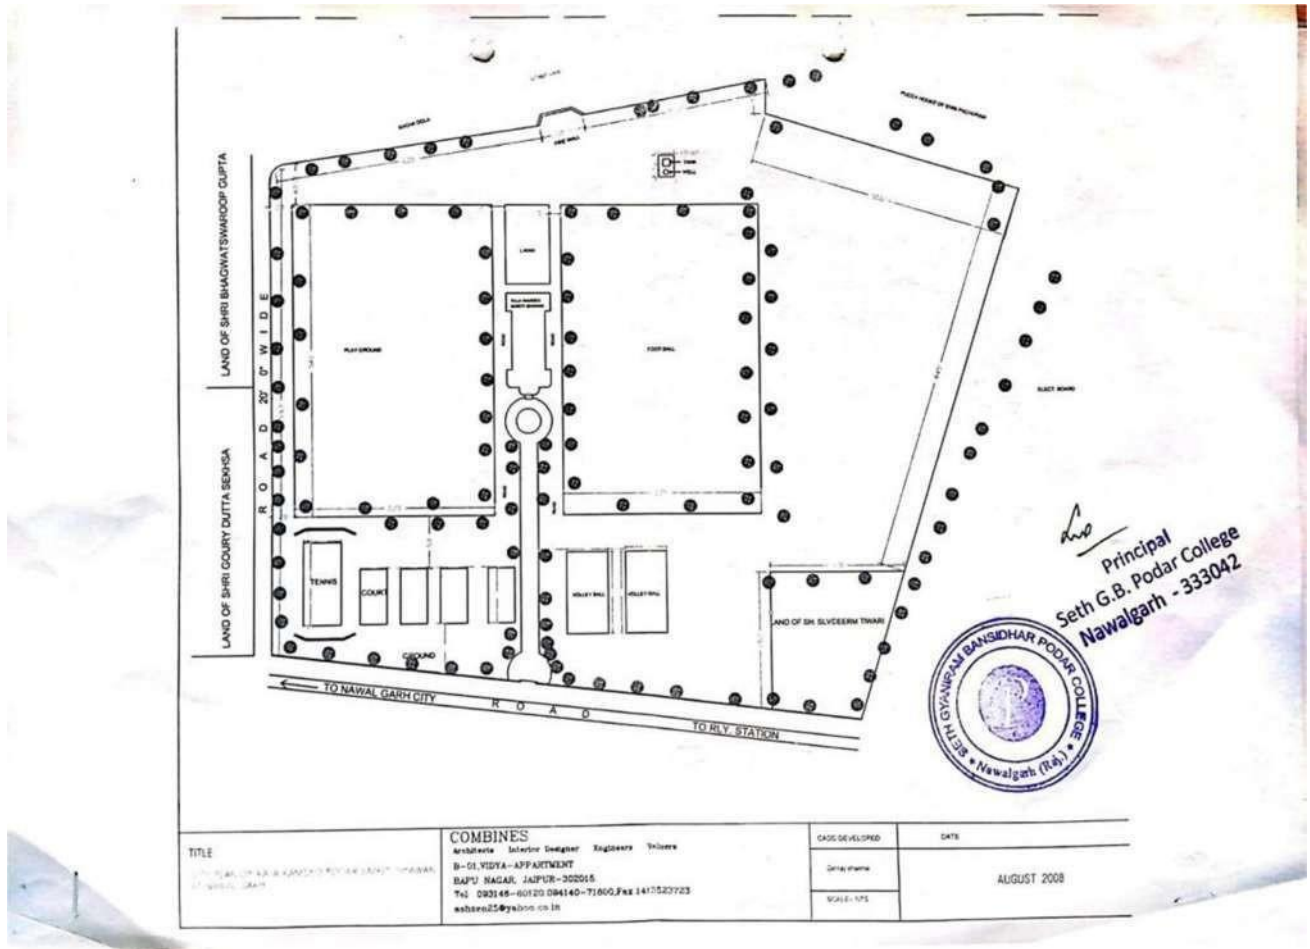

Swimming Pool

SETH GYANIRAM BANSIDHAR PODAR COLLEGE

Accredited with 'A' Grade (3.04 CGPA) by NAAC-UGC
Recognition of college under Section 2(f)/12(B), UGC Act, 1956
Affiliated to Pandit Deendayal Upadhyaya Shekhawati University, Sikar

Sports Ground Map