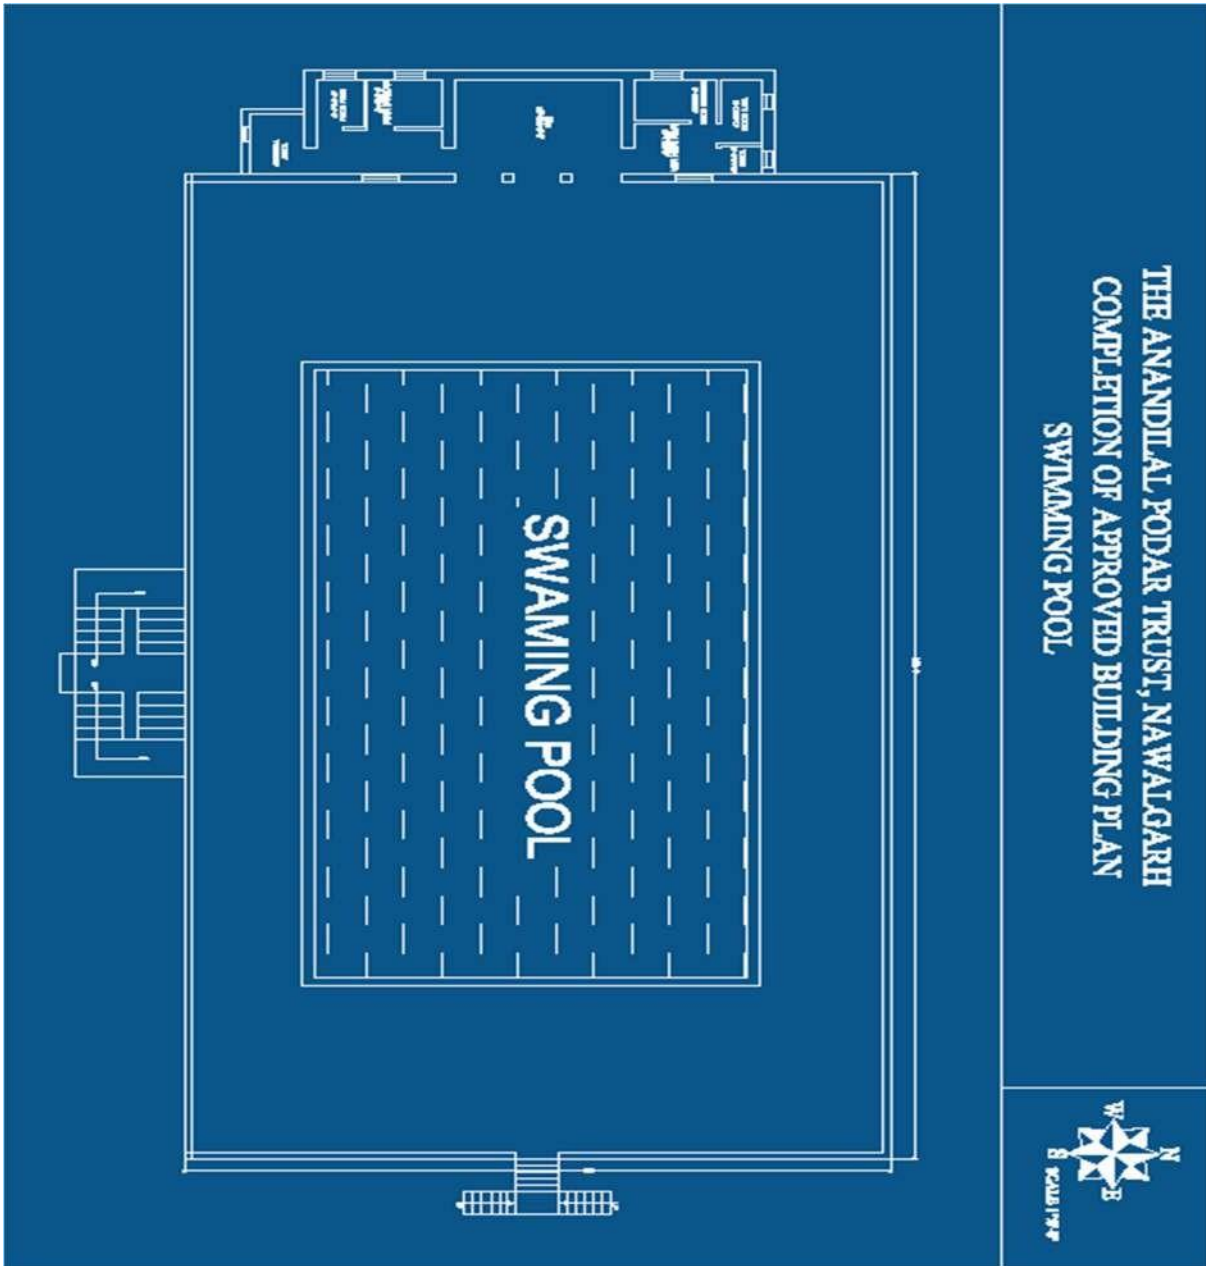

SMRITI BHAWAN

SETH GYANIRAM BANSIDHAR PODAR COLLEGE

Accredited with 'A' Grade (3.04 CGPA) by NAAC-UGC
Recognition of college under Section 2(f)/12(B), UGC Act, 1956
Affiliated to Pandit Deendayal Upadhyaya Shekhawati University, Sikar