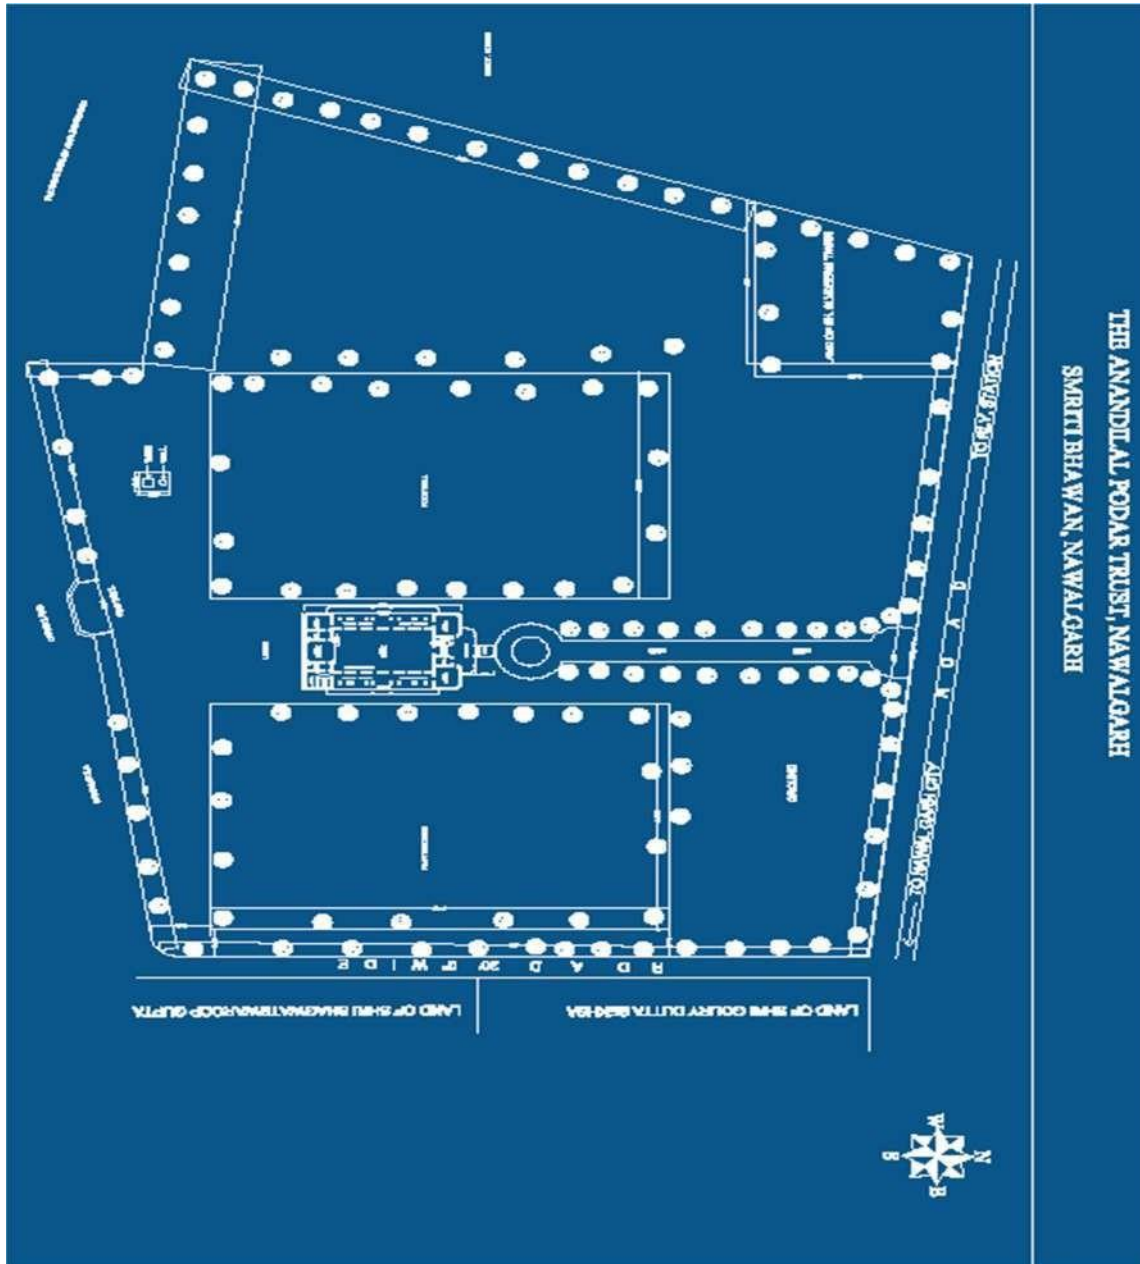

SETH GYANIRAM BANSIDHAR PODAR COLLEGE

Accredited with 'A' Grade (3.04 CGPA) by NAAC-UGC
Recognition of college under Section 2(f)/12(B), UGC Act, 1956
Affiliated to Pandit Deendayal Upadhyaya Shekhawati University, Sikar

Detail of Adequate Facilities for Cultural Activities, sports, games (indoor, outdoor), gymnasium, yoga

Sr. No.	Room No.	Department	Area in sqm.
1	104	Swimming Pool	737.25
2	105	Girls Changing Room	3.716
3	106	Boy Changing Room	3.9

Raja Ramdeo A. Podar Sports Complex

S. No.	Room No.	Department	Area in sq. m.
1	1	Changing Room	33.44
2	2	Office	8.44
3	3	Gymnasium	33.44
4	4	Room	25.08
5	5	Green Room	11.7
6	6	Green Room	11.7
7	7	Toilet	7.52
8	8	Toilet Bathroom	3.36
9	9	Bathroom	6.619
10	10	Toilet	4.08
11	11	Stage	37.16
12	12	Hall for Indoor Games	282.41
13	13	Bed Minton court	81.75
14	14	Tennis Table	4.18
15	15	Basket Ball Ground	409.27
16	16	Volley Ball Ground	188.42
17	17	Cricket Net	46.45
18	18	Football Ground	
19	19	Under Ground Store	
20	a	Room	11.148
21		Room	10.219
22		Room	10.83

[Handwritten signature]

SETH GYANIRAM BANSIDHAR PODAR COLLEGE

Accredited with 'A' Grade (3.04 CGPA) by NAAC-UGC
Recognition of college under Section 2(f)/12(B), UGC Act, 1956
Affiliated to Pandit Deendayal Upadhyaya Shekhawati University, Sikar